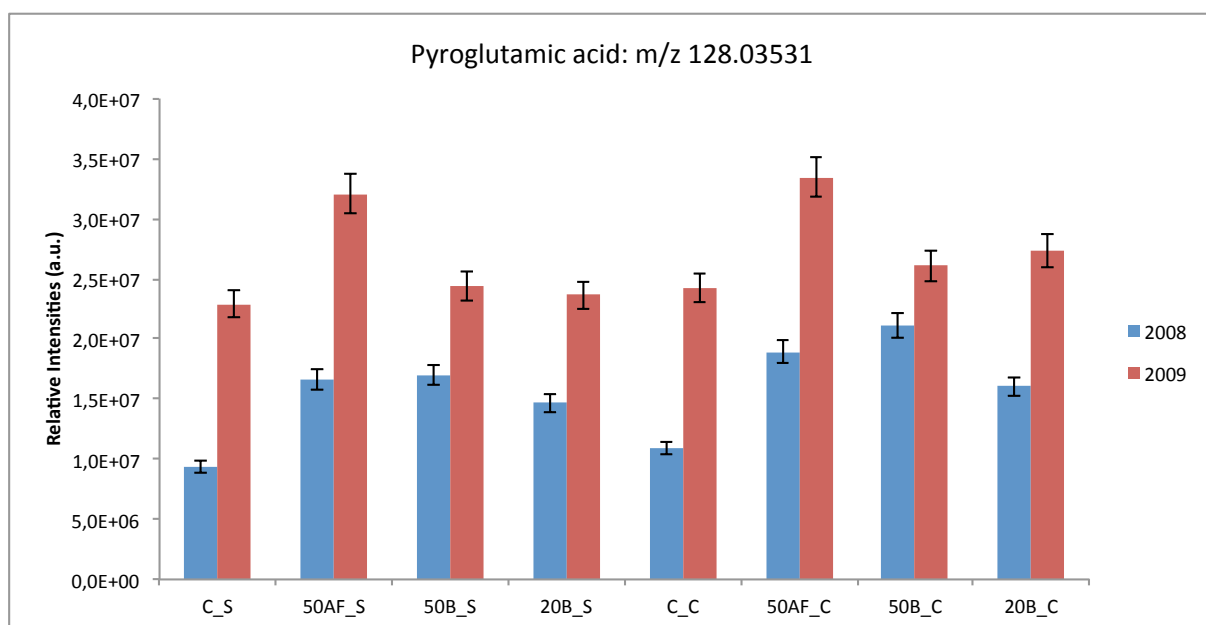

Figure S2: Ion m/z 128.03531 distributions putatively identified as pyroglutamic acid in individual wine samples from 2008 and 2009 treated with GSH after alcoholic fermentation (50AF) or at bottling (20B; 50B) and bottled with screw cap (C) or synthetic cork (S).