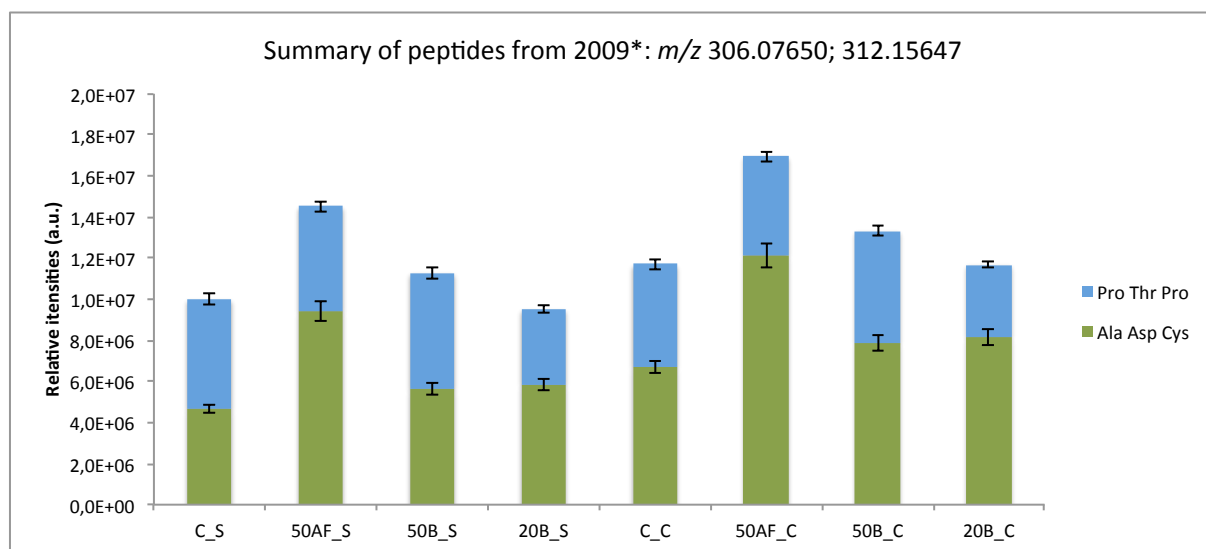

Figure S7: Ion intensities distribution of selected tentatively identified peptides in individual wine samples from 2008 treated with GSH after alcoholic fermentation (50AF) or at bottling (20B; 50B) and bottled with screw cap (C) or synthetic cork (S). $ST \leq 4\%$.

Figure S8: Ion intensities distribution of selected tentatively identified peptides in individual wine samples from 2009 treated with GSH after alcoholic fermentation (50AF) or at bottling (20B; 50B) and bottled with screw cap (C) or synthetic cork (S). $ST \leq 4\%$.

Figure S9: Ion intensities distribution of selected tentatively identified peptides in individual wine samples from 2009 treated with GSH after alcoholic fermentation (50AF) or at bottling (20B; 50B) and bottled with screw cap (C) or synthetic cork (S).