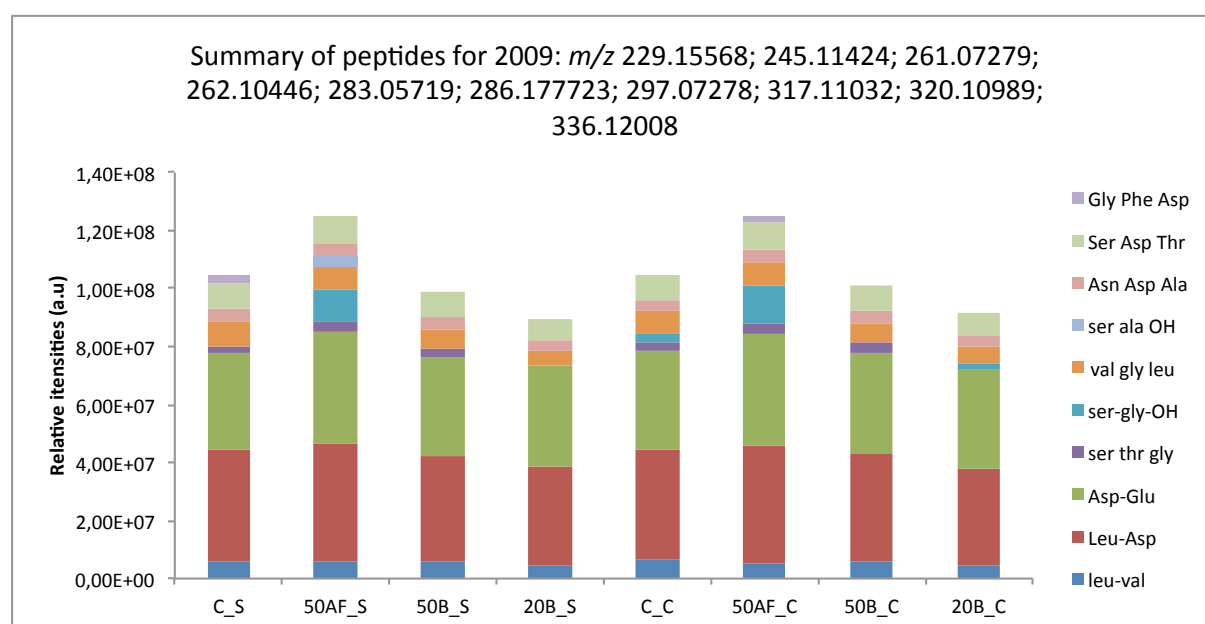

Figure S8: Ion intensities distribution of selected tentatively identified peptides in individual wine samples from 2009 treated with GSH after alcoholic fermentation (50AF) or at bottling (20B; 50B) and bottled with screw cap (C) or synthetic cork (S). $ST \leq 4\%$.