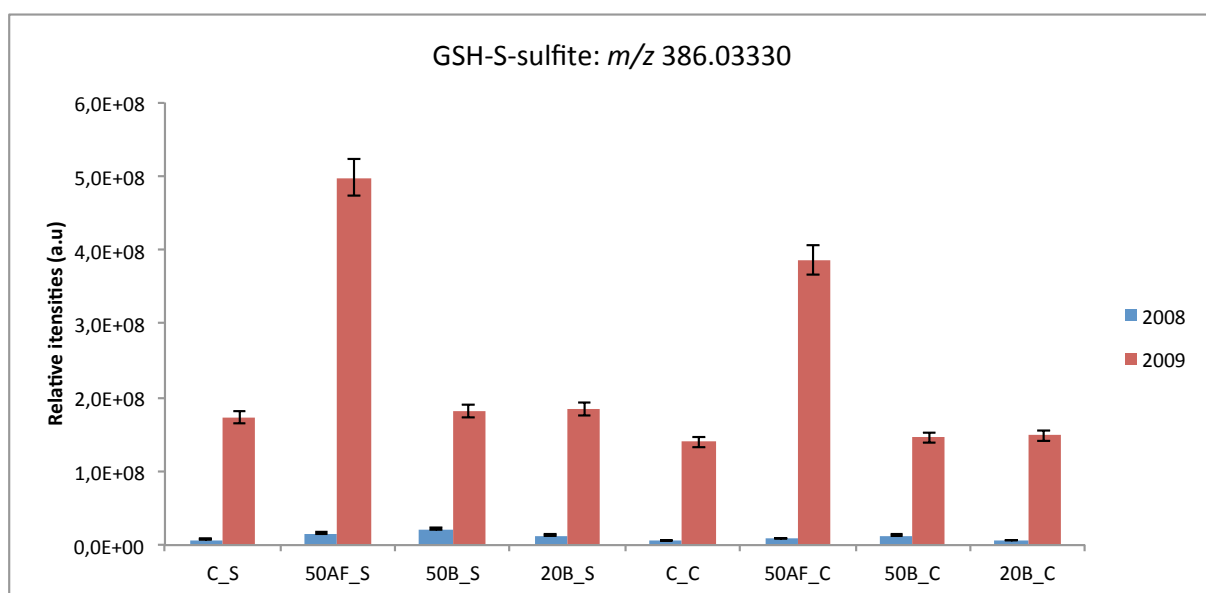

Figure S5: FT-ICR-MS spectrum of GSH-S-sulfite

Figure S6: Ion m/z 386.03330 distributions putatively identified as GSH-S-sulfite acid in individual wine samples from 2008 and 2009 treated with GSH after alcoholic fermentation (50AF) or at bottling (20B; 50B) and bottled with screw cap (C) or synthetic cork (S).