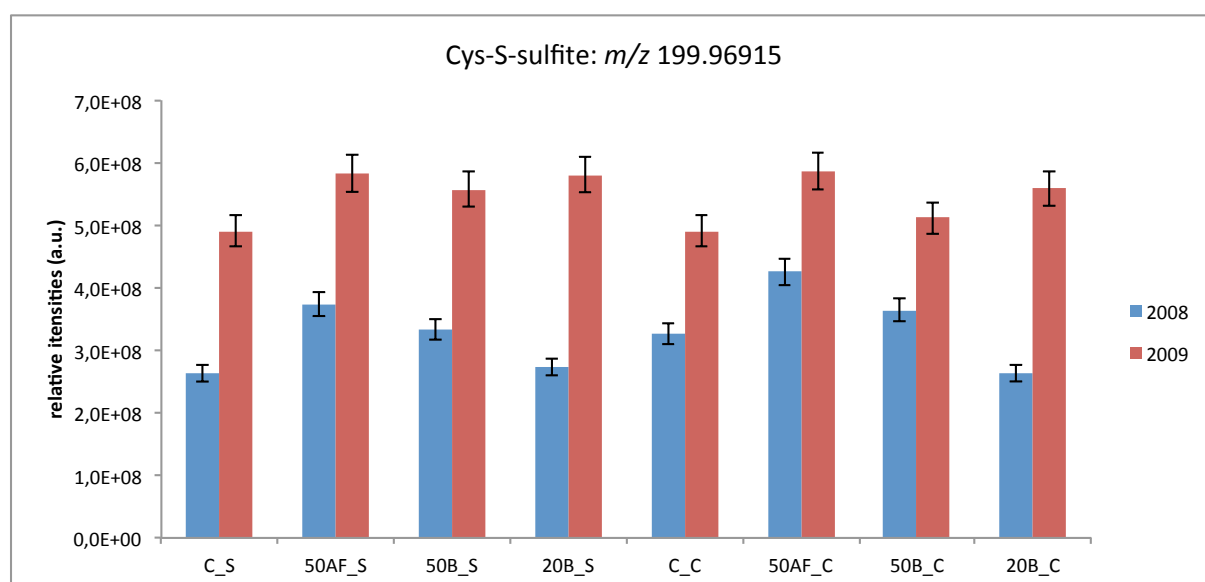

Figure S3: FT-ICR-MS spectrum of cys-S-sulfite

Figure S4: Ion m/z 199.96915 distributions putatively identified as cys-S-sulfite acid in individual wine samples from 2008 and 2009 treated with GSH after alcoholic fermentation (50AF) or at bottling (20B; 50B) and bottled with screw cap (C) or synthetic cork (S).