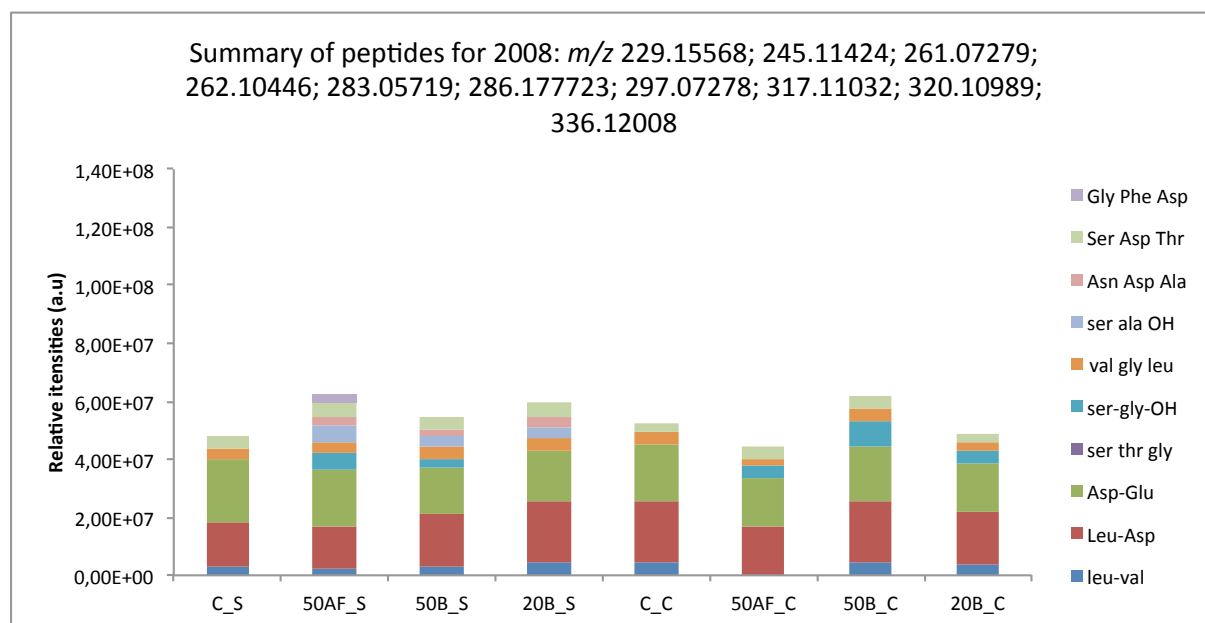

Figure S5: FT-ICR-MS spectrum of GSH-S-sulfite

Figure S6: Ion m/z 386.03330 distributions putatively identified as GSH-S-sulfite acid in individual wine samples from 2008 and 2009 treated with GSH after alcoholic fermentation (50AF) or at bottling (20B; 50B) and bottled with screw cap (C) or synthetic cork (S).

Figure S7: Ion intensities distribution of selected tentatively identified peptides in individual wine samples from 2008 treated with GSH after alcoholic fermentation (50AF) or at bottling (20B; 50B) and bottled with screw cap (C) or synthetic cork (S). $ST \leq 4\%$.